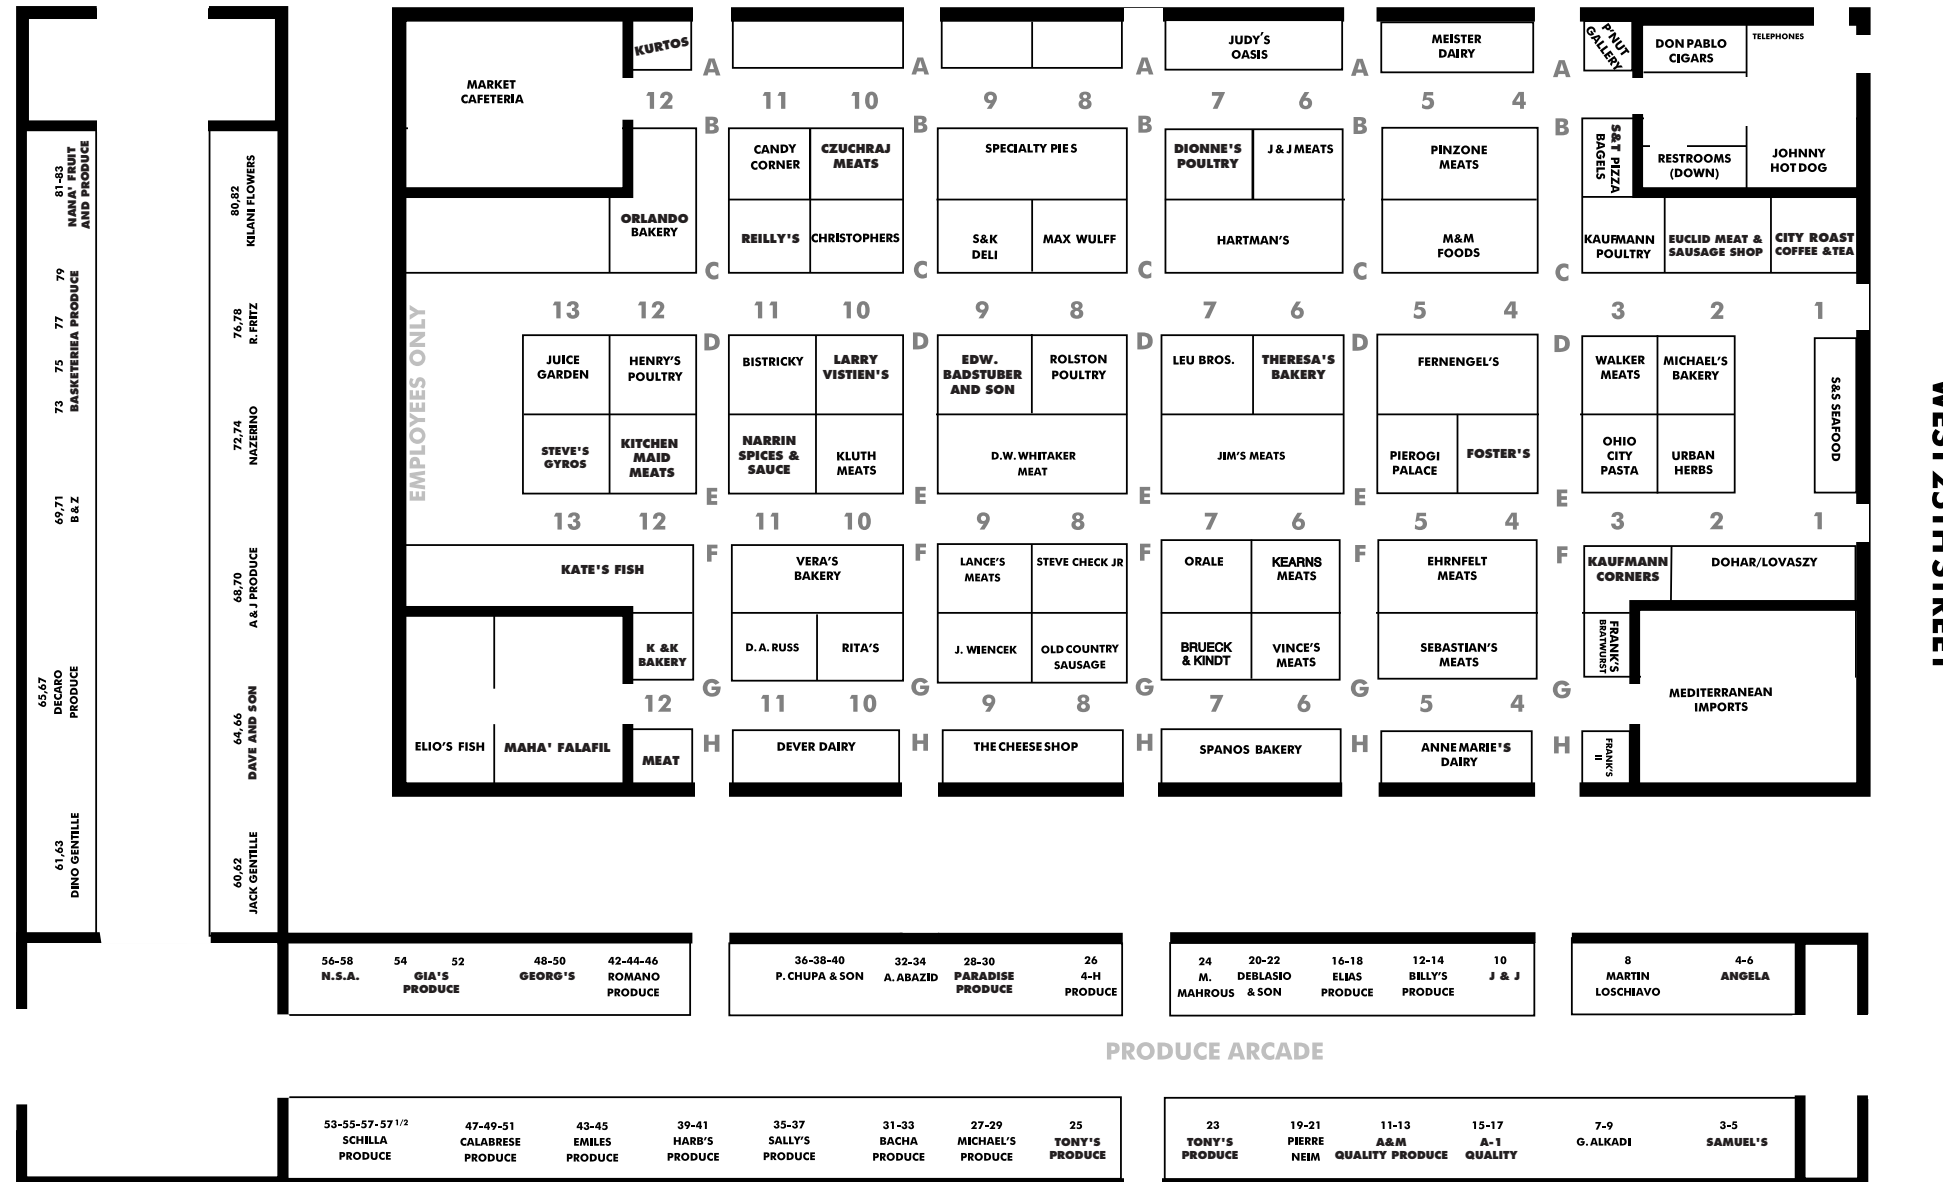

THE WEST SIDE MARKET

LORAIN AVENUE

THIS MAP PROVIDED BY CITY ROAST COFFEE AND TEA (STAND C-1) AS A SERVICE TO OUR CUSTOMERS.
VISIT US ON THE INTERNET @ WWW.CITYROASTCOFFEE.COM

INFORMATION DEEMED ACCURATE A TIME OF PRINTING NOT RESPONSIBLE FOR TYPOGRAPHICAL ERRORS